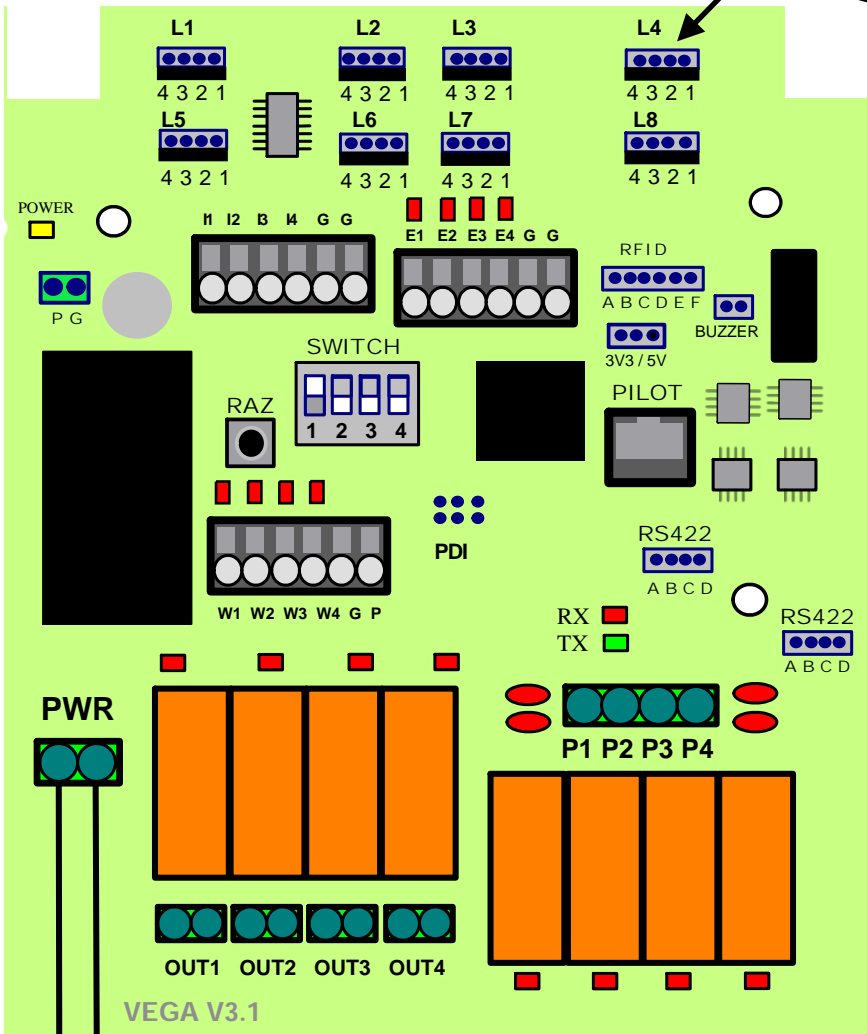

# CABLAGE VEGA-MARK3 Ibutton v1.1

SW1 / SW2 / SW3 / SW4 ON = RAZ USINE +AUTOTEST  
 SW3 ON (SEUL) = MARCHÉ FORCÉE  
 SW4 ON = Mode DEGRADE

CABLAGE VEGA MARK 3 / IBUTTON			
1.1	DataComSys	12/03/20	PL