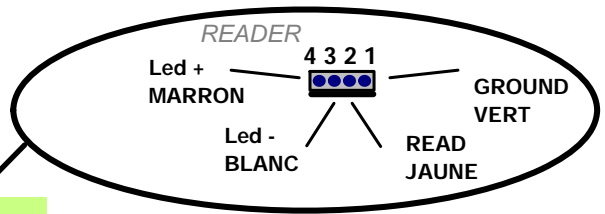

# CABLAGE VEGA-MARK3 Ibutton v1.1

SW1 / SW2 / SW3 / SW4 ON = RAZ USINE +AUTOTEST  
 SW3 ON (SEUL) = MARCHÉ FORCÉE  
 SW4 ON = Mode DEGRADE

CABLAGE VEGA MARK 3 / IBUTTON			
1.1	DataComSys	12/03/20	PL