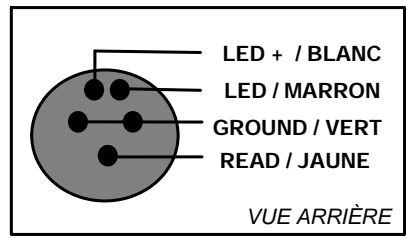

# CABLAGE VEGA-MARK3 Ibutton v1.1

SW1 / SW2 / SW3 / SW4 ON = RAZ USINE +AUTOTEST  
 SW3 ON (SEUL) = MARCHÉ FORCÉE  
 SW4 ON = Mode DEGRADE

CABLAGE VEGA MARK 3 / IBUTTON			
1.1	DataComSys	12/03/20	PL