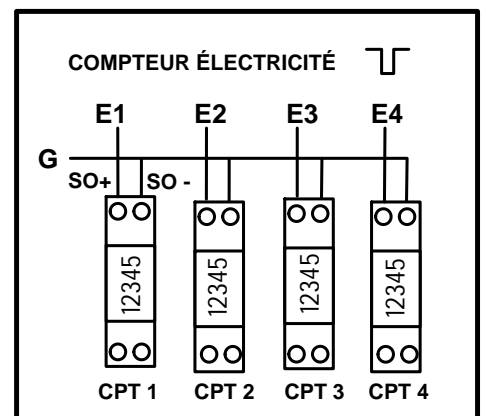

# CABLAGE VEGA-MARK3 Ibutton v1.1

SW1 / SW2 / SW3 / SW4 ON = RAZ USINE +AUTOTEST  
 SW3 ON (SEUL) = MARCHÉ FORCÉE  
 SW4 ON = Mode DEGRADE

CABLAGE VEGA MARK 3 / IBUTTON			
1.1	DataComSys	12/03/20	PL