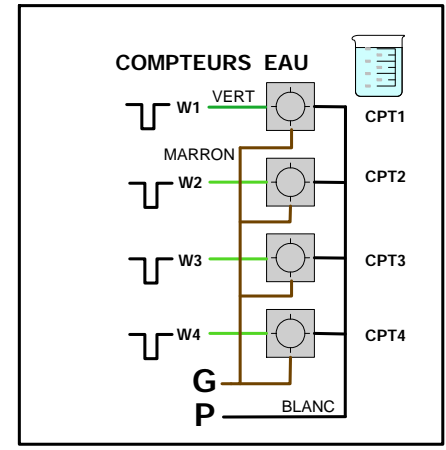

# CABLAGE VEGA-MARK3 Ibutton v1.1

SW1 / SW2 / SW3 / SW4 ON = RAZ USINE +AUTOTEST  
 SW3 ON (SEUL) = MARCHÉ FORCÉE  
 SW4 ON = Mode DEGRADE

CABLAGE VEGA MARK 3 / IBUTTON			
1.1	DataComSys	12/03/20	PL