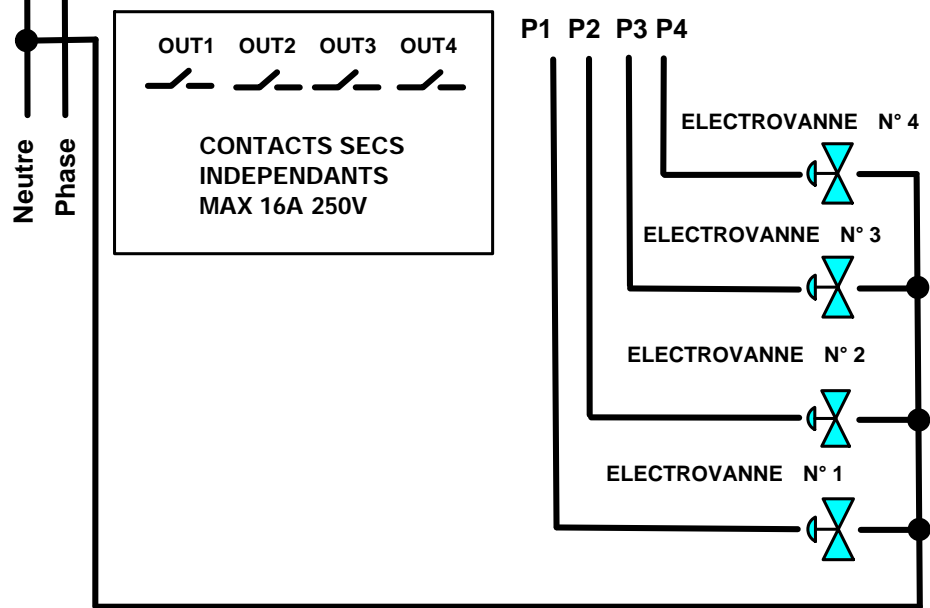

# CABLAGE VEGA-MARK3 Ibutton v1.1

SW1 / SW2 / SW3 / SW4 ON = RAZ USINE +AUTOTEST  
 SW3 ON (SEUL) = MARCHÉ FORCÉE  
 SW4 ON = Mode DEGRADE

CABLAGE VEGA MARK 3 / IBUTTON			
1.1	DataComSys	12/03/20	PL